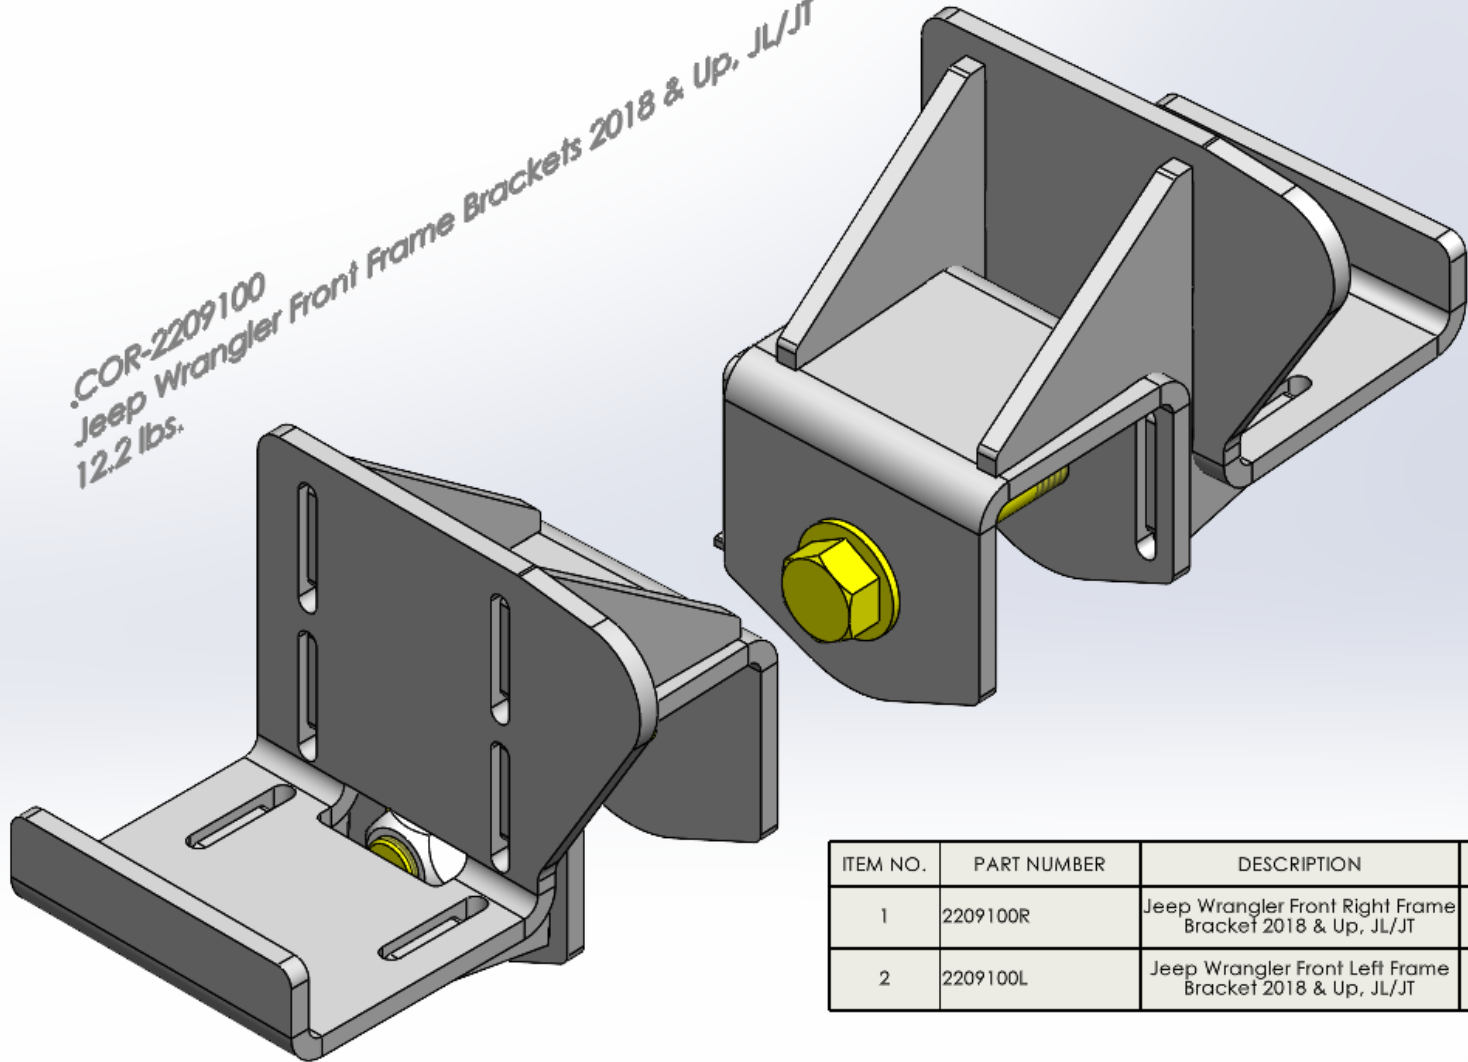

*.COR-2209100
Jeep Wrangler Front Frame Brackets 2018 & Up, JL/JT
12.2 lbs.*

ITEM NO.	PART NUMBER	DESCRIPTION	QTY.
1	2209100R	Jeep Wrangler Front Right Frame Bracket 2018 & Up, JL/JT	1
2	2209100L	Jeep Wrangler Front Left Frame Bracket 2018 & Up, JL/JT	1