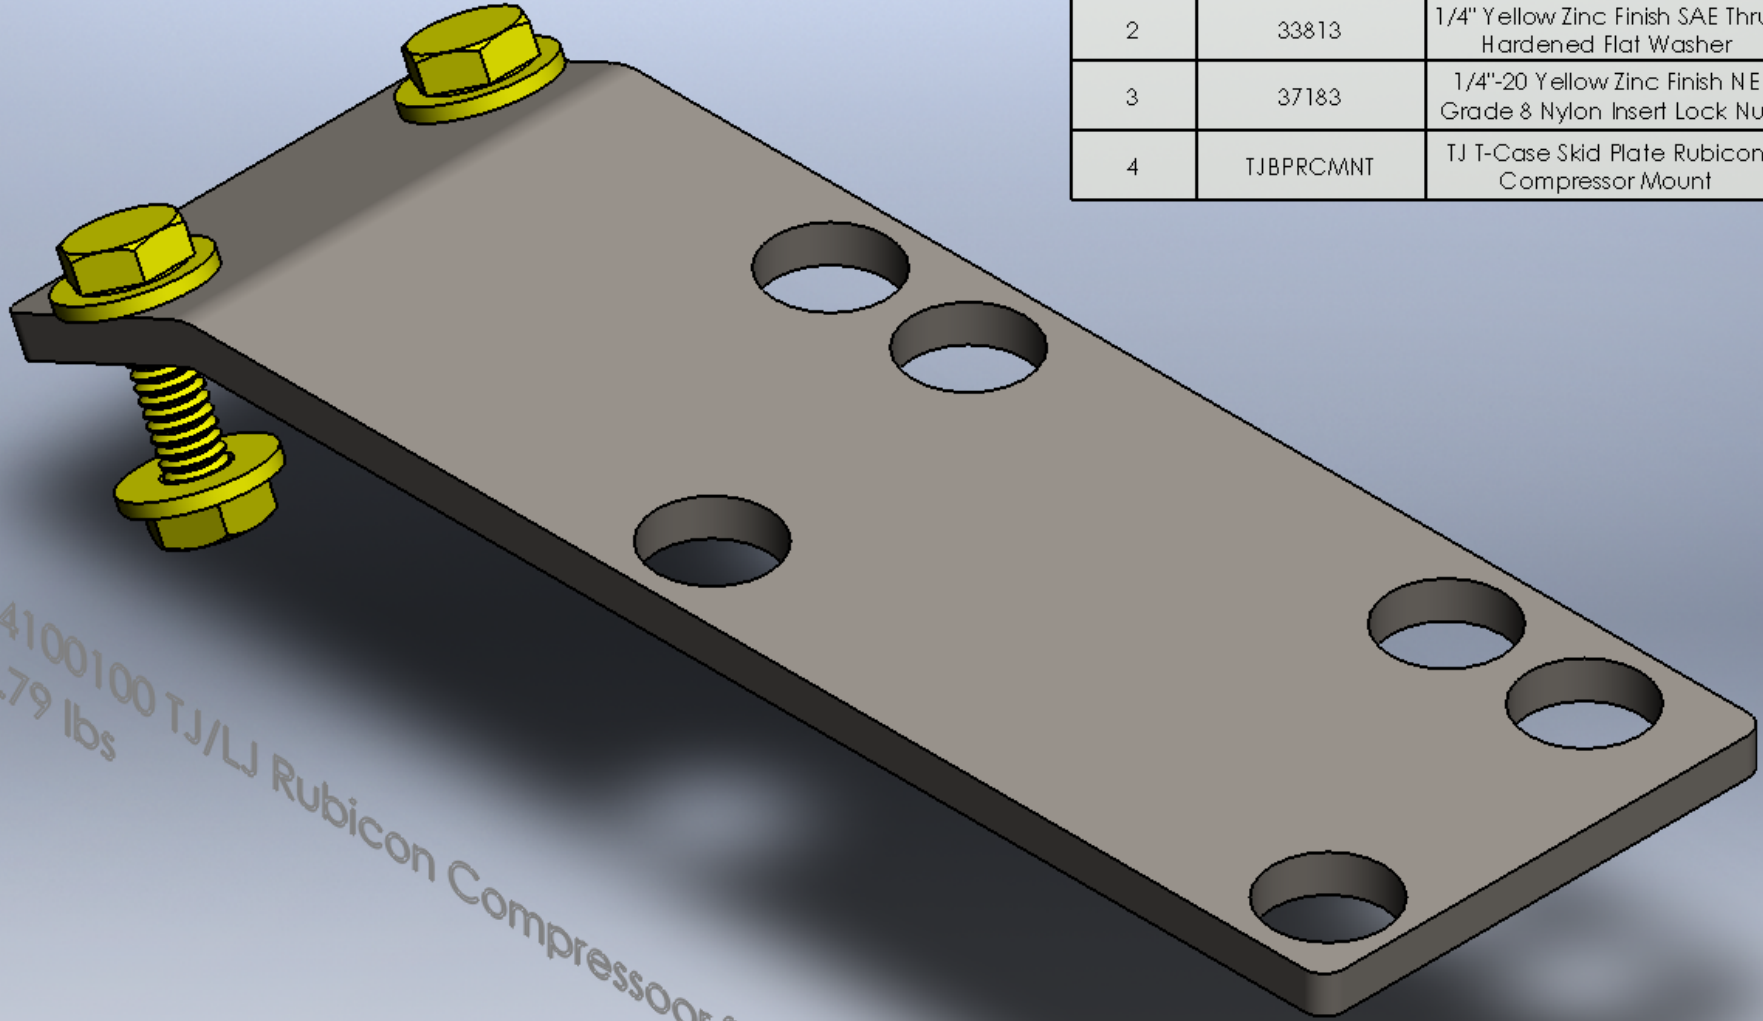

ITEM NO.	PART NUMBER	DESCRIPTION	QTY.
1	15005	HFBOLT 0.25-20x1x1-C	2
2	33813	1/4" Yellow Zinc Finish SAE Thru-Hardened Flat Washer	4
3	37183	1/4"-20 Yellow Zinc Finish NE Grade 8 Nylon Insert Lock Nut	2
4	TJBPRCMNT	TJ T-Case Skid Plate Rubicon Compressor Mount	1

A100100 TJ/LJ Rubicon Compressor Skid Plate Mount
.79 lbs