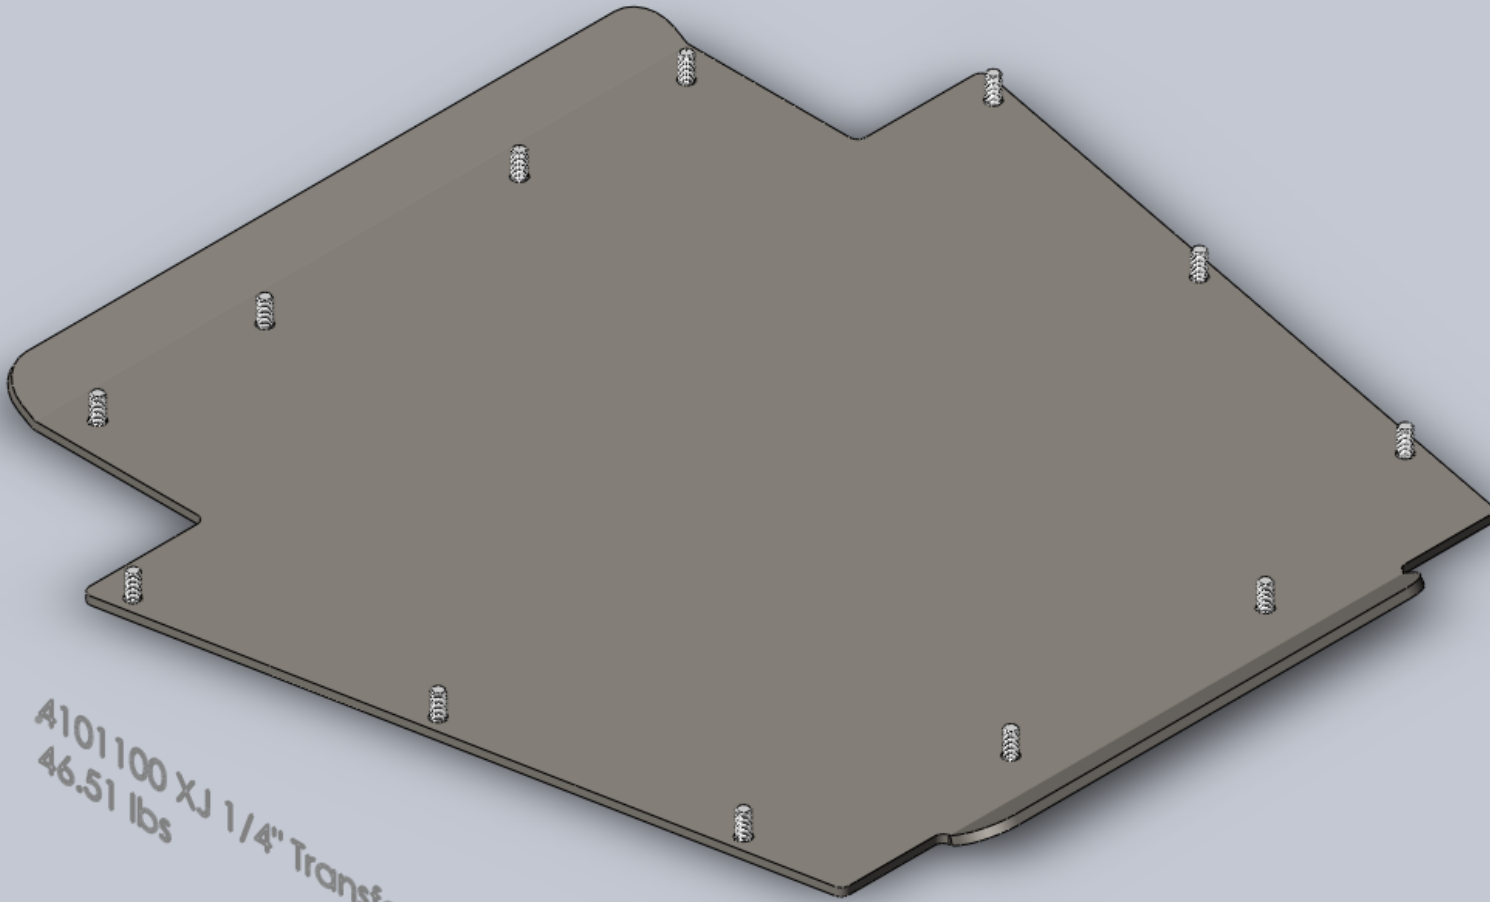

ITEM NO.	PART NUMBER	DESCRIPTION	QTY.
1	94286	3/8"-16x1" Flat Head Socket Cap Screw	12
2	XJRCC08	XJ T-Case Skid Plate	1

4101100 XJ 1/4" Transfer Case Skid Plate
46.51 lbs