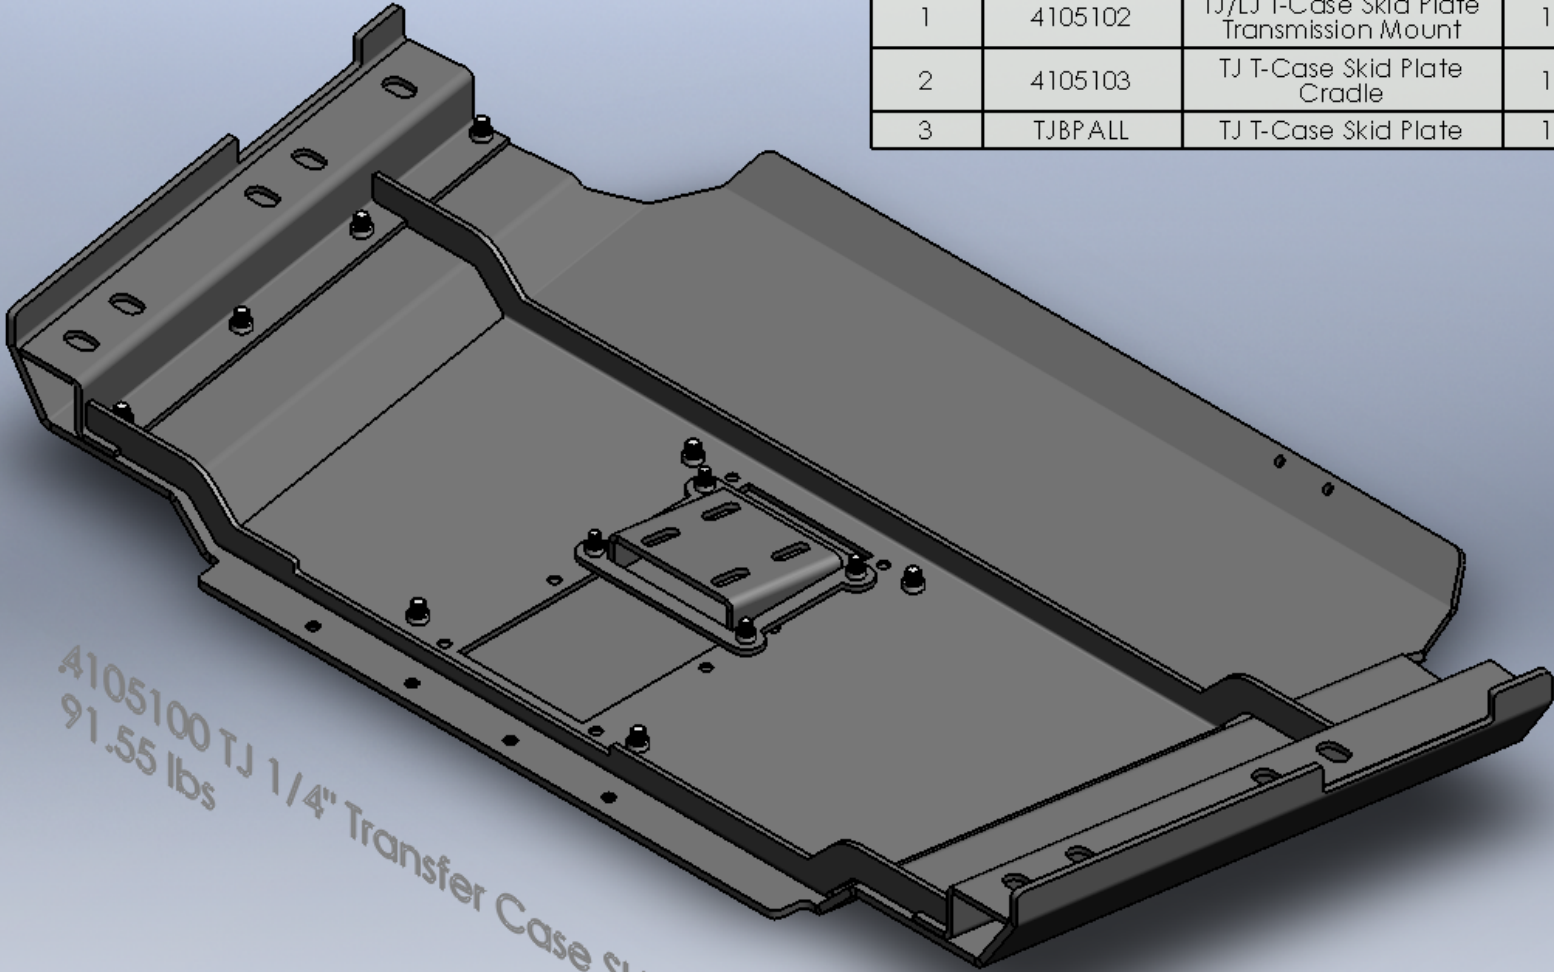

ITEM NO.	PART NUMBER	DESCRIPTION	QTY.
1	4105102	TJ/LJ T-Case Skid Plate Transmission Mount	1
2	4105103	TJ T-Case Skid Plate Cradle	1
3	TJBPALL	TJ T-Case Skid Plate	1

4105100 TJ 1/4" Transfer Case Skid Plate  
91.55 lbs