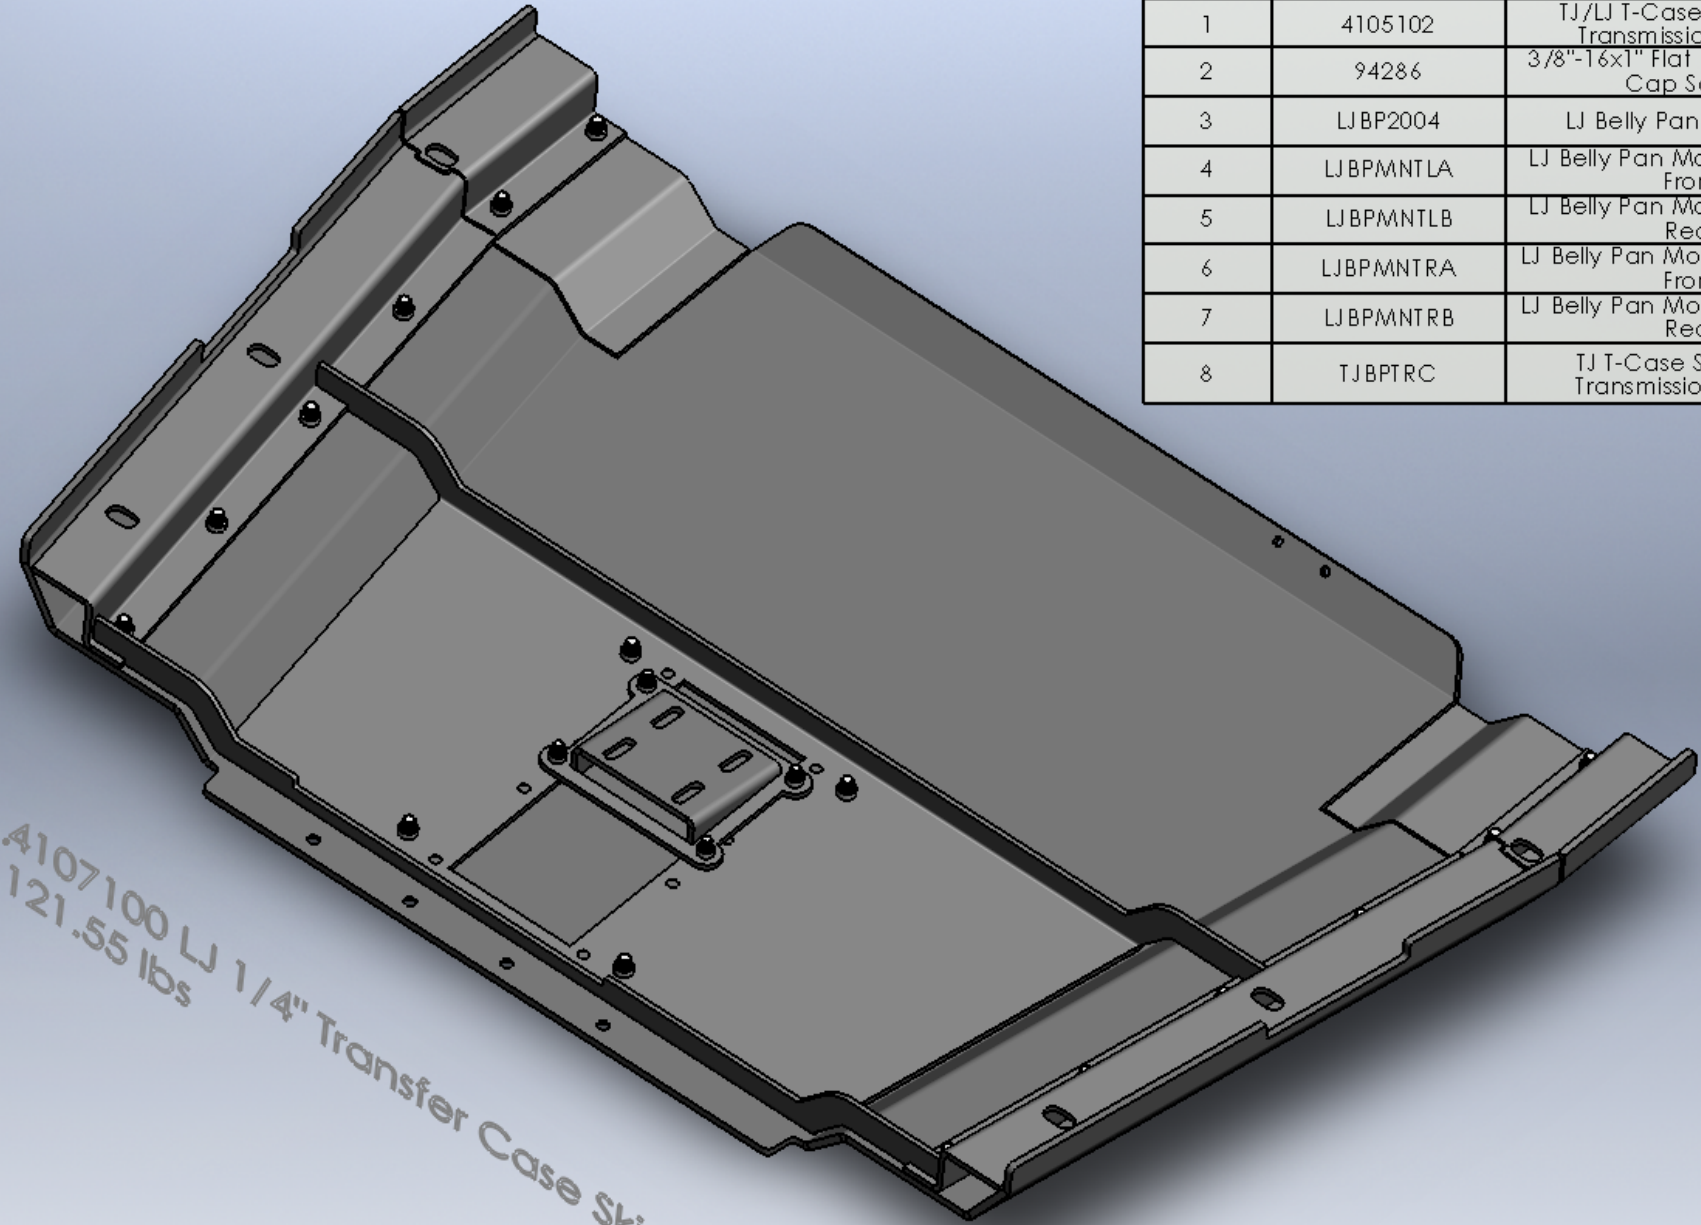

ITEM NO.	PART NUMBER	DESCRIPTION	QTY.
1	4105102	TJ/LJ T-Case Skid Plate Transmission Mount	1
2	94286	3/8"-16x1" Flat Head Socket Cap Screw	16
3	LJBP2004	LJ Belly Pan Assembly	1
4	LJBPMNTLA	LJ Belly Pan Mount Left Side Front	1
5	LJBPMNTLB	LJ Belly Pan Mount Left Side Rear	1
6	LJBPMNTRA	LJ Belly Pan Mount Right Side Front	1
7	LJBPMNTRB	LJ Belly Pan Mount Right Side Rear	1
8	TJBPTRC	TJ T-Case Skid Plate Transmission Cradle	1

4107100 LJ 1/4" Transfer Case Skid Plate  
121.55 lbs