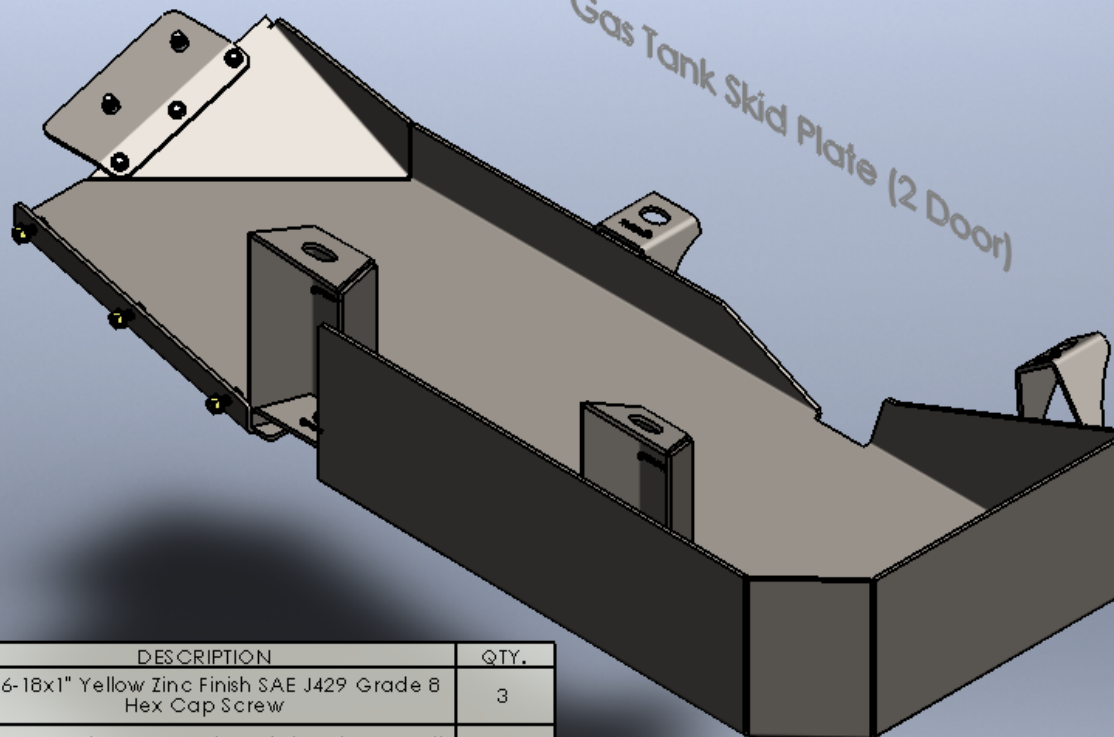

4108202 JK 3/16" Gas Tank Skid Plate (2 Door)
67.13 lbs

ITEM NO.	PART NUMBER	DESCRIPTION	QTY.
1	15055	5/16-18x1" Yellow Zinc Finish SAE J429 Grade 8 Hex Cap Screw	3
2	19959	1/2-13 x 1-1/2 Case Hardened Zinc Flange Bolt	1
3	33814	5/16" Yellow Zinc Finish SAE Thru-Hardened Flat Washer	6
4	33817	1/2" Yellow Zinc Finish SAE Thru-Hardened Flat Washer	1
5	37184	5/16"-18 Yellow Zinc Finish NE Grade 8 Nylon Insert Lock Nut	3
6	37187	1/2"-13 Yellow Zinc Finish NE Grade 8 Nylon Insert Lock Nut	1
7	94283	3/8"-16x5/8" Flat Head Socket Cap Screw	3
8	94286	3/8"-16x1" Flat Head Socket Cap Screw	2
9	JKGTSP012	JK 2 Dr Gas Tank Skid Plate	1
10	JKGTSP02	JK Gas Tank Skid Plate Front	1
11	JKGTSP03	JK Gas Tank Skid Plate Scab	1
12	JKGTSP06	JK Gas Tank Skid Plate Mount	1
13	JKGTSP09	JK Gas Tank Skid Plate Mount	1
14	JKGTSP10	JK Gas Tank Skid Plate Mount	1
15	JKGTSP11	JK Gas Tank Skid Plate Mount	1
16	JKGTSP12	JK Gas Tank Skid Plate Mount	1