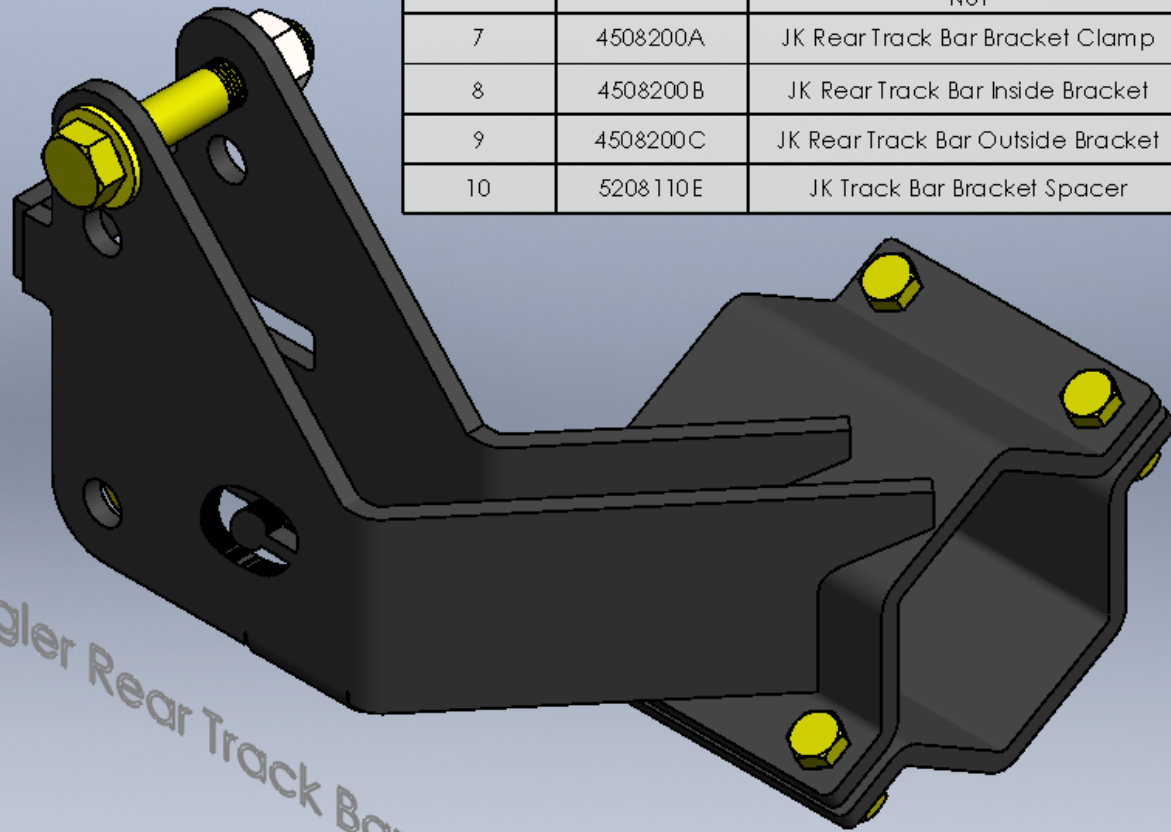

ITEM NO.	PART NUMBER	DESCRIPTION	QTY.
1	15107	3/8"-16 x 1-1/4" Grade 8 Yellow Zinc Finish Hex Cap Screw	4
2	18947	9/16"-18 x 3" Yellow Zinc Finish SAE J429 Grade 8 Hex Cap Screw	1
3	33818	9/16" Yellow Zinc Finish SAE Thru-Hardened Flat Washer	2
4	33893	3/8" Yellow Zinc Finish High Alloy Medium Split Lock Washer	4
5	36406	3/8"-16 Yellow Zinc Finish Grade 8 Finished Hex Nut	4
6	37310	9/16"-18 Zinc Finish Grade C Top Lock Nut	1
7	4508200A	JK Rear Track Bar Bracket Clamp	2
8	4508200B	JK Rear Track Bar Inside Bracket	1
9	4508200C	JK Rear Track Bar Outside Bracket	1
10	5208110E	JK Track Bar Bracket Spacer	1

4508200 Jeep Wrangler Rear Track Bar Relocation Bracket
 (2007 - 2018, JK)
 9.39 lbs