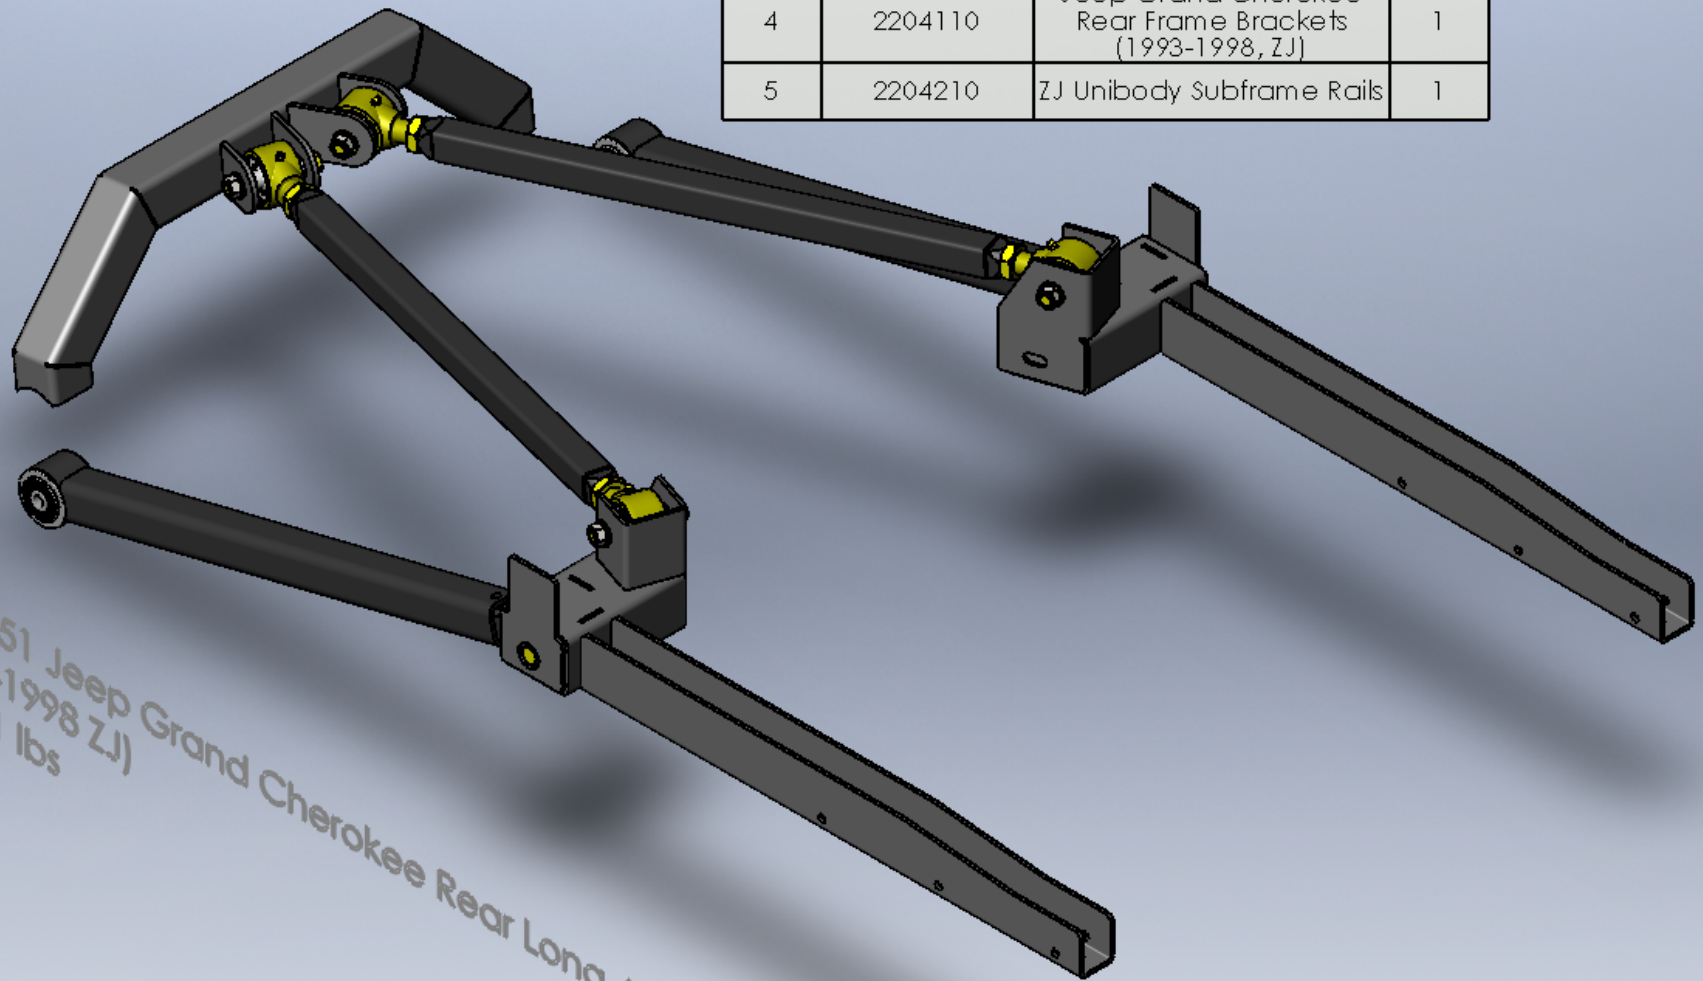

ITEM NO.	PART NUMBER	DESCRIPTION	QTY.
1	1200010	4 Link Axle Truss	1
2	1900003	TJ/LJ/WJ/ZJ Long Rear Lower Control Arm	2
3	1900004	TJ/LJ/ZJ/WJ Long Rear Upper Control Arm	2
4	2204110	Jeep Grand Cherokee Rear Frame Brackets (1993-1998, ZJ)	1
5	2204210	ZJ Unibody Subframe Rails	1

4804051 Jeep Grand Cherokee Rear Long Arm Upgrade Kit  
 (1993-1998 ZJ)  
 117.51 lbs