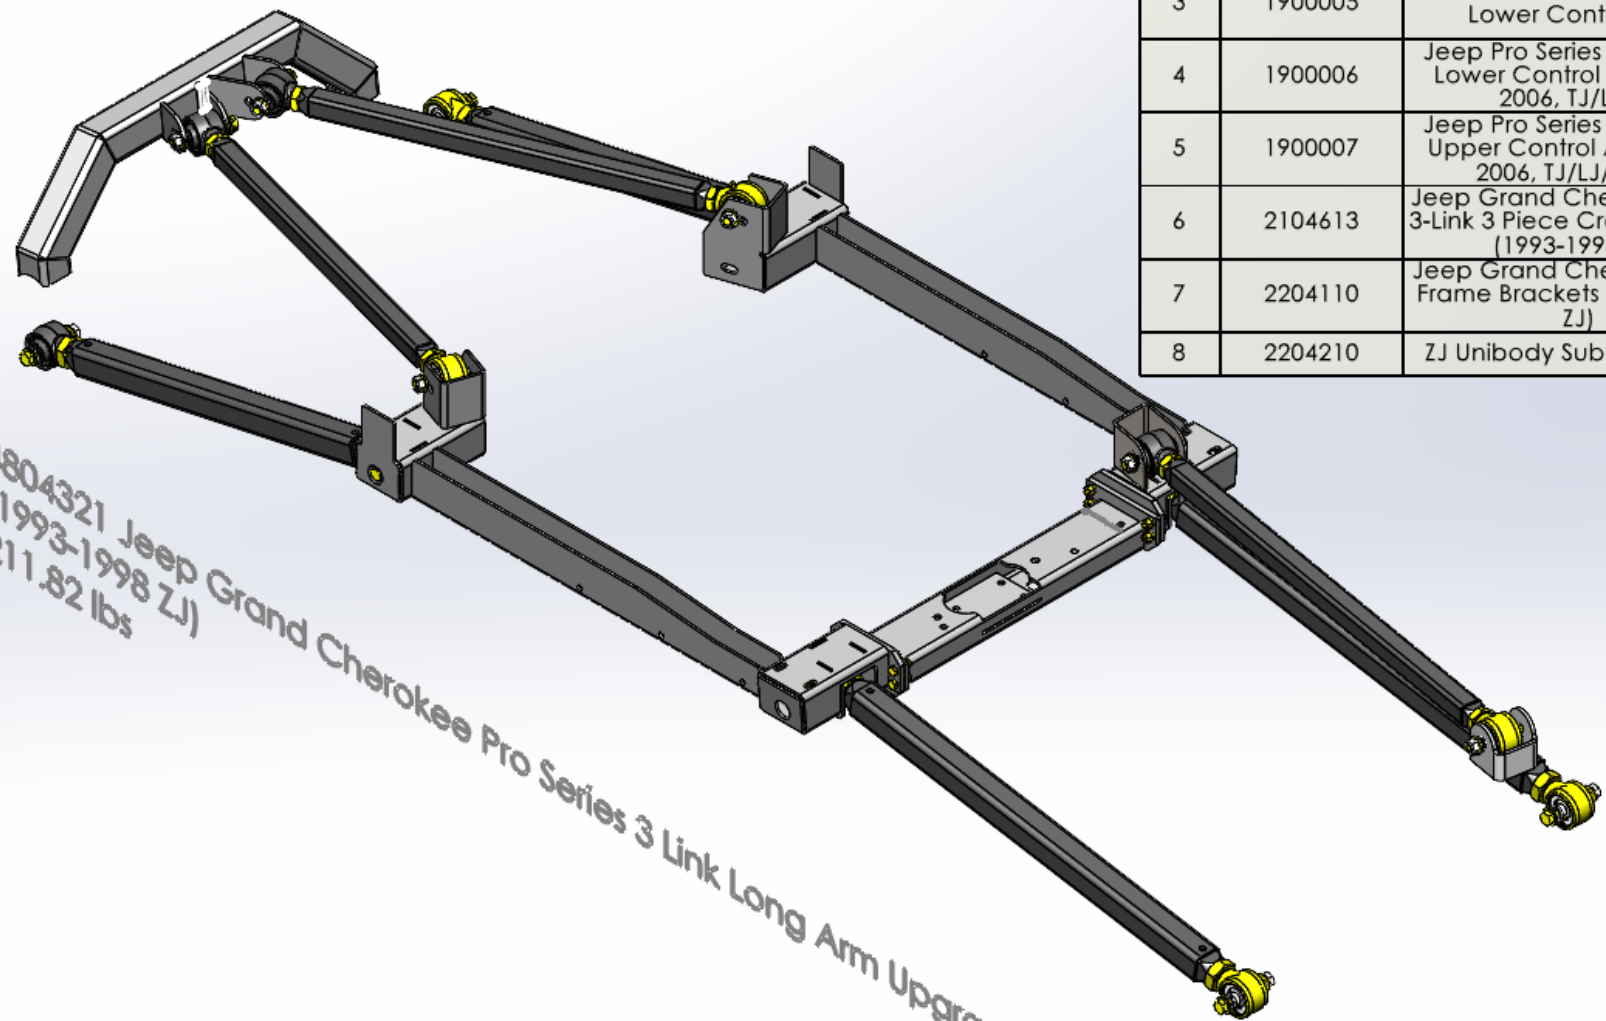

ITEM NO.	PART NUMBER	DESCRIPTION	QTY.
1	1200010	4 Link Axle Truss	1
2	1900004	Jeep Pro Series Long Rear Upper Control Arm (1984-2006, TJ/LJ/ZJ/WJ)	2
3	1900005	JK Pro Series Long Rear Lower Control Arm	2
4	1900006	Jeep Pro Series Long Front Lower Control Arm 1984-2006, TJ/LJ/ZJ	2
5	1900007	Jeep Pro Series Long Front Upper Control Arm (1984-2006, TJ/LJ/XJ/ZJ)	1
6	2104613	Jeep Grand Cherokee Front 3-Link 3 Piece Cross Member (1993-1998, ZJ)	1
7	2204110	Jeep Grand Cherokee Rear Frame Brackets (1993-1998, ZJ)	1
8	2204210	ZJ Unibody Subframe Rails	1

4804321 Jeep Grand Cherokee Pro Series 3 Link Long Arm Upgrade Kit  
 (1993-1998 ZJ)  
 211.82 lbs