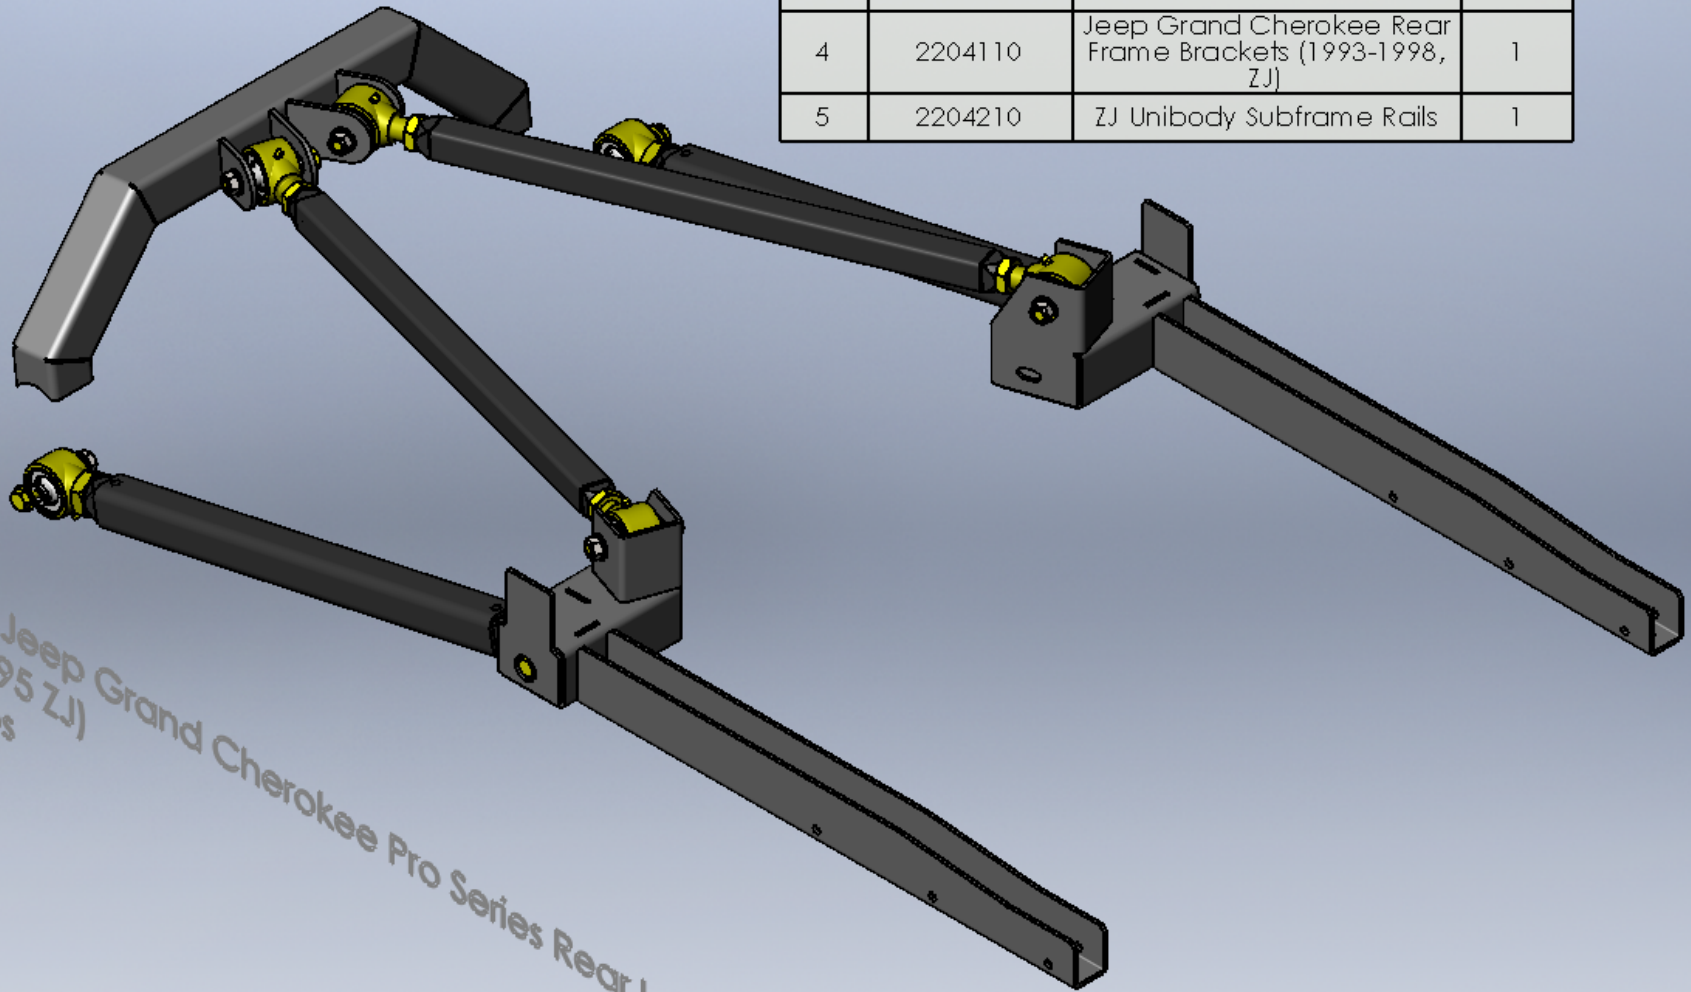

ITEM NO.	PART NUMBER	DESCRIPTION	QTY.
1	1200010	4 Link Axle Truss	1
2	1900004	TJ/LJ/ZJ/WJ Long Rear Upper Control Arm	2
3	1900005	Pro Series Long Rear Lower Control Arm	2
4	2204110	Jeep Grand Cherokee Rear Frame Brackets (1993-1998, ZJ)	1
5	2204210	ZJ Unibody Subframe Rails	1

A804351 Jeep Grand Cherokee Pro Series Rear Long Arm Upgrade Kit
 (1993-1995 ZJ)
 121.42 lbs