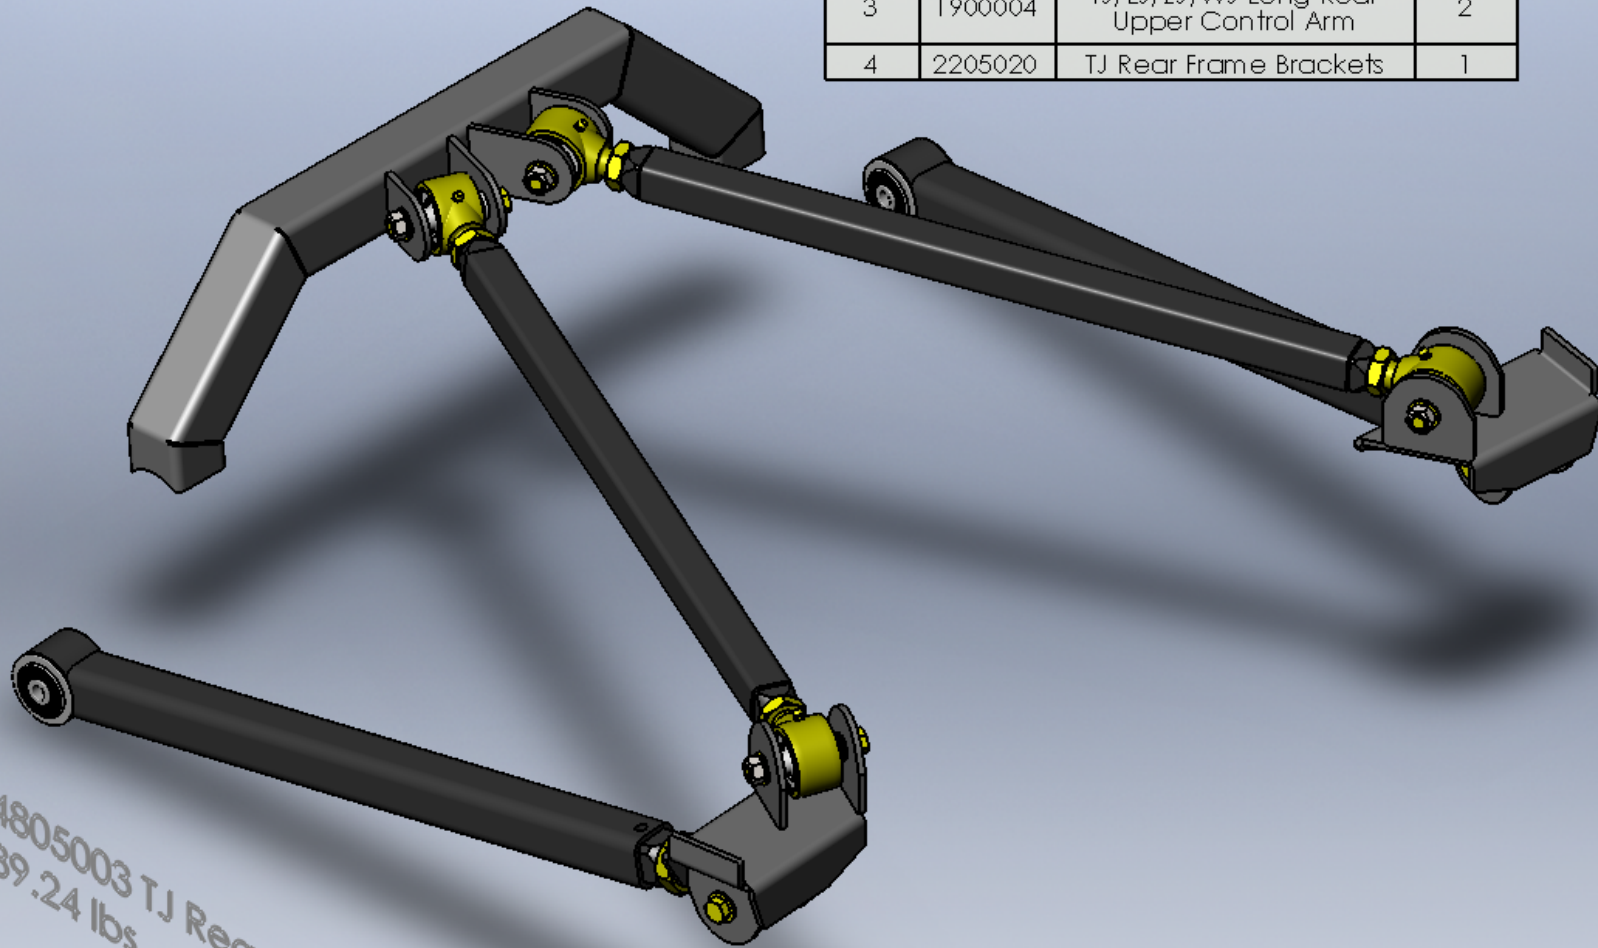

ITEM NO.	PART NUMBER	DESCRIPTION	QTY.
1	1200010	4 Link Axle Truss	1
2	1900003	TJ/LJ/WJ/ZJ Long Rear Lower Control Arm	2
3	1900004	TJ/LJ/ZJ/WJ Long Rear Upper Control Arm	2
4	2205020	TJ Rear Frame Brackets	1

4805003 TJ Rear Long Arm Upgrade Kit
89.24 lbs