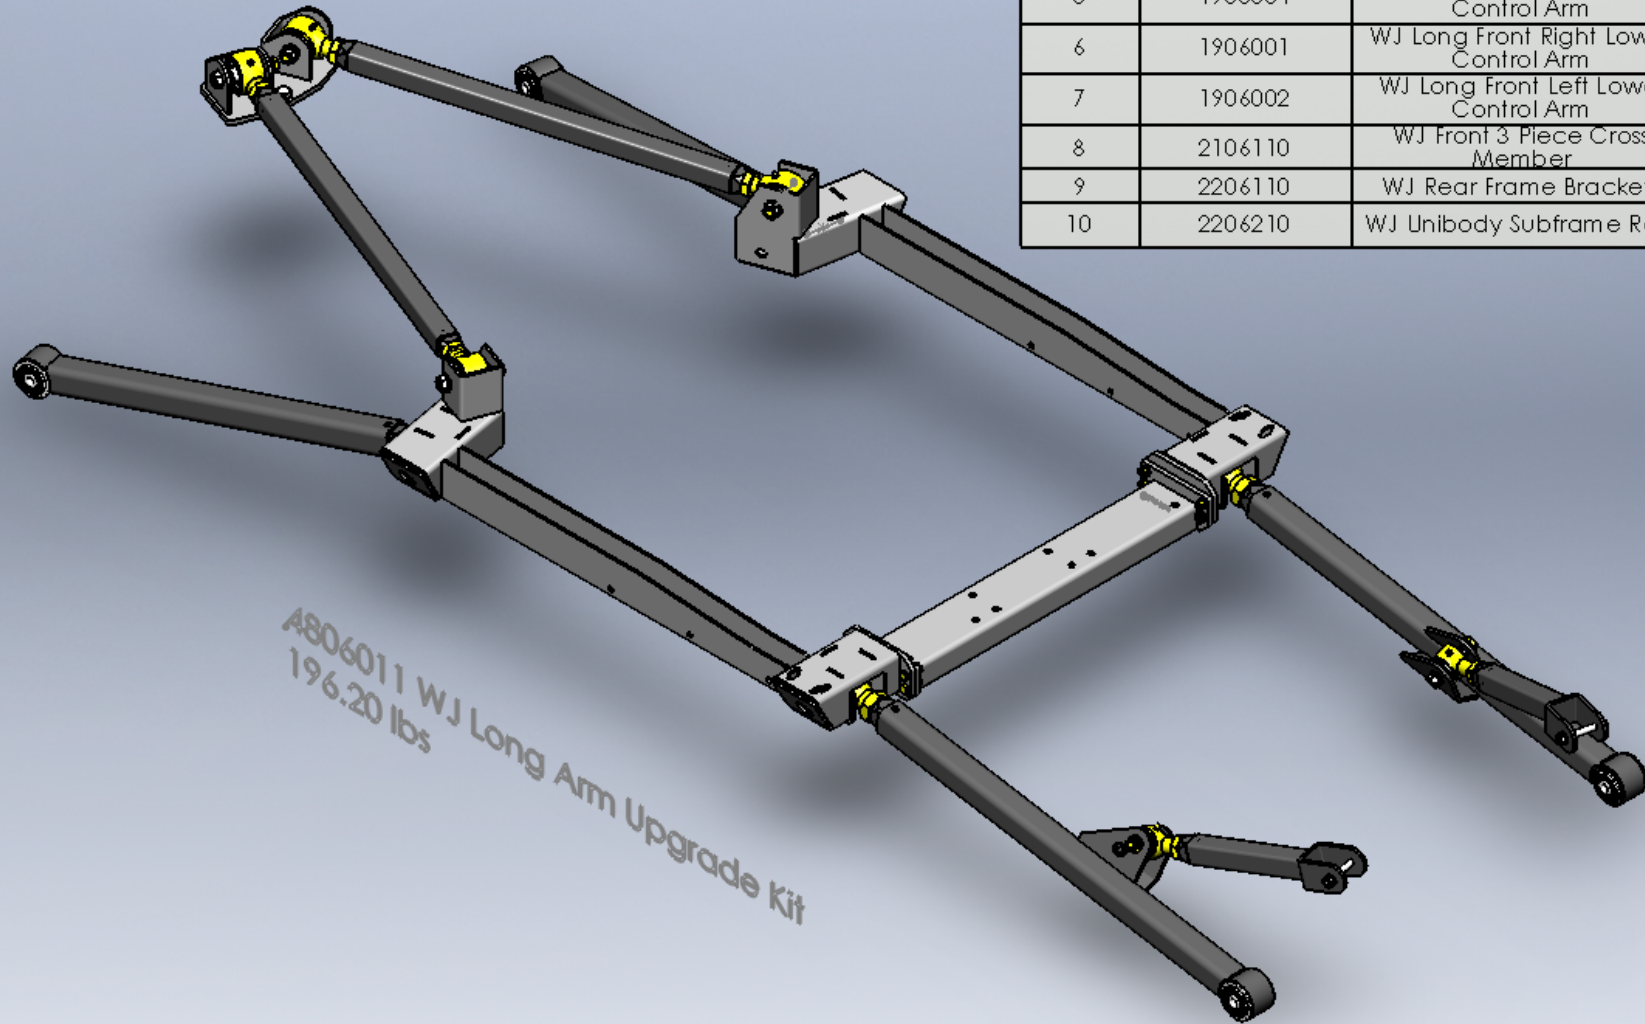

| ITEM NO. | PART NUMBER | DESCRIPTION | QTY. |
|----------|-------------|--|------|
| 1 | 1206100 | WJ Rear 4 Link Bracket | 1 |
| 2 | 1800003 | TJ/LJ/XJ/ZJ Short Front Upper Control Arm | 1 |
| 3 | 1800004 | TJ/LJ/XJ/ZJ Short Front Upper Control Arm - Angled | 1 |
| 4 | 1900003 | TJ/LJ/WJ/ZJ Long Rear Lower Control Arm | 2 |
| 5 | 1900004 | TJ/LJ/ZJ/WJ Long Rear Upper Control Arm | 2 |
| 6 | 1906001 | WJ Long Front Right Lower Control Arm | 1 |
| 7 | 1906002 | WJ Long Front Left Lower Control Arm | 1 |
| 8 | 2106110 | WJ Front 3 Piece Cross Member | 1 |
| 9 | 2206110 | WJ Rear Frame Brackets | 1 |
| 10 | 2206210 | WJ Unibody Subframe Rails | 1 |

4806011 WJ Long Arm Upgrade Kit
196.20 lbs