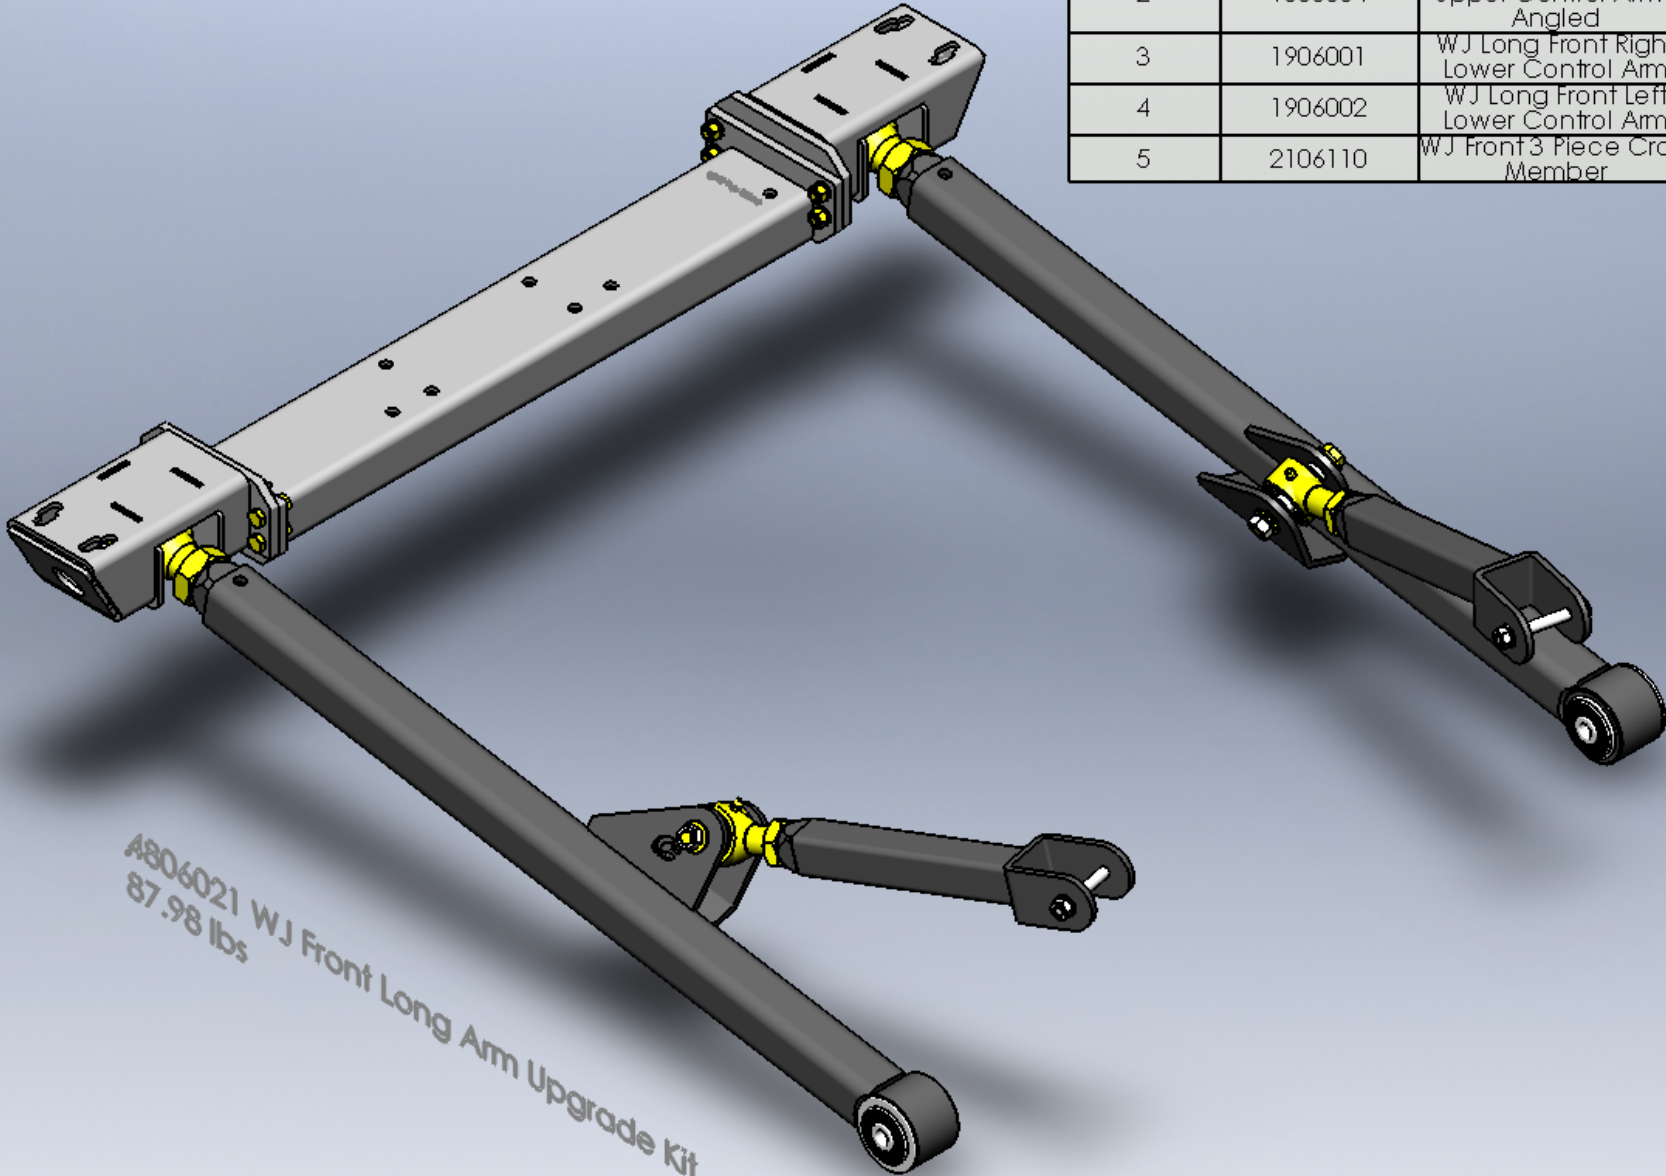

| ITEM NO. | PART NUMBER | DESCRIPTION | QTY. |
|----------|-------------|--|------|
| 1 | 1800003 | TJ/LJ/XJ/ZJ Short Front Upper Control Arm | 1 |
| 2 | 1800004 | TJ/LJ/XJ/ZJ Short Front Upper Control Arm - Angled | 1 |
| 3 | 1906001 | WJ Long Front Right Lower Control Arm | 1 |
| 4 | 1906002 | WJ Long Front Left Lower Control Arm | 1 |
| 5 | 2106110 | WJ Front 3 Piece Cross Member | 1 |

A806021 WJ Front Long Arm Upgrade Kit
 87.98 lbs