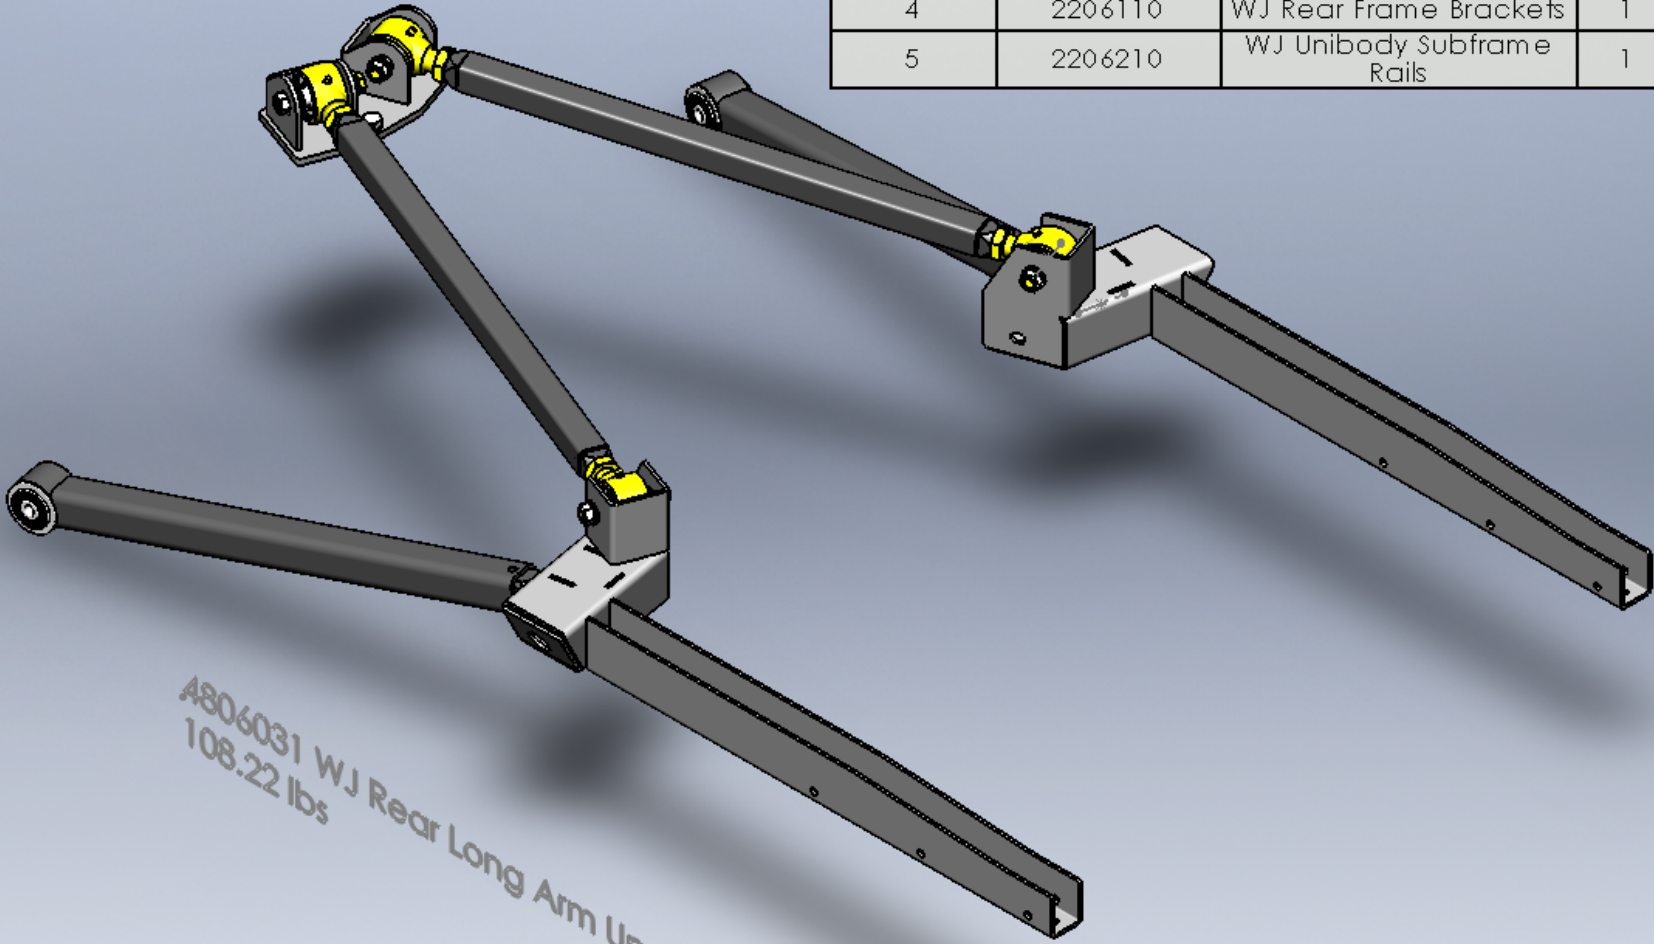

| ITEM NO. | PART NUMBER | DESCRIPTION                             | QTY. |
|----------|-------------|---|------|
| 1        | 1206100     | WJ Rear 4 Link Bracket                  | 1    |
| 2        | 1900003     | TJ/LJ/WJ/ZJ Long Rear Lower Control Arm | 2    |
| 3        | 1900004     | TJ/LJ/ZJ/WJ Long Rear Upper Control Arm | 2    |
| 4        | 2206110     | WJ Rear Frame Brackets                  | 1    |
| 5        | 2206210     | WJ Unibody Subframe Rails               | 1    |

4806031 WJ Rear Long Arm Upgrade Kit  
108.22 lbs