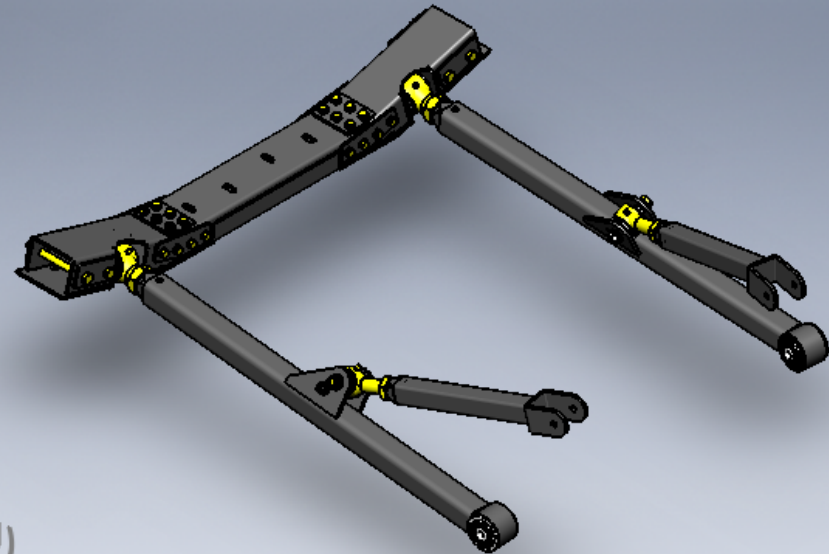

| ITEM NO. | PART NUMBER | DESCRIPTION                               | QTY. |
|----------|-------------|-------------------------------------------|------|
| 1        | 1808002     | JK Short Front Upper Control Arm          | 1    |
| 2        | 1808006     | JK Short Front Upper Control Arm - Angled | 1    |
| 3        | 1908001     | JK Long Front Lower Right Control Arm     | 1    |
| 4        | 1908002     | JK Long Front Lower Left Control Arm      | 1    |
| 5        | 1908013     | JK Long Rear Lower Control Arm            | 2    |
| 6        | 1908014     | JK Long Rear Upper Control Arm Left       | 1    |
| 7        | 1908015     | JK Long Rear Upper Control Arm Right      | 1    |
| 8        | 2108100     | JK Front 3 Piece Cross Member (07-11)     | 1    |
| 9        | 2208010     | JK Left Rear Long Arm Bracket             | 1    |
| 10       | 2208020     | JK Right Rear Long Arm Bracket            | 1    |

A808300 JK Long Arm Upgrade Kit (07-11)  
171.49 lbs