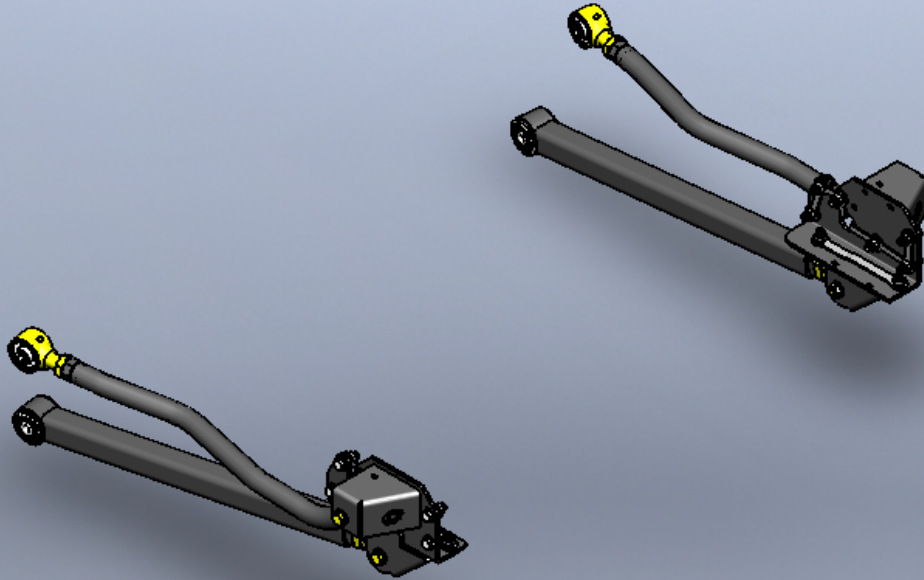

| ITEM NO. | PART NUMBER | DESCRIPTION                               | QTY. |
|----------|-------------|-------------------------------------------|------|
| 1        | 1808002     | JK Short Front Upper Control Arm          | 1    |
| 2        | 1808006     | JK Short Front Upper Control Arm - Angled | 1    |
| 3        | 1908001     | JK Long Front Lower Right Control Arm     | 1    |
| 4        | 1908002     | JK Long Front Lower Left Control Arm      | 1    |
| 5        | 1908013     | JK Long Rear Lower Control Arm            | 2    |
| 6        | 1908014     | JK Long Rear Upper Control Arm Left       | 1    |
| 7        | 1908015     | JK Long Rear Upper Control Arm Right      | 1    |
| 8        | 2108100     | JK Front 3 Piece Cross Member (07-11)     | 1    |
| 9        | 2208010     | JK Left Rear Long Arm Bracket             | 1    |
| 10       | 2208020     | JK Right Rear Long Arm Bracket            | 1    |

A808300 JK Long Arm Upgrade Kit (07-11)  
171.49 lbs