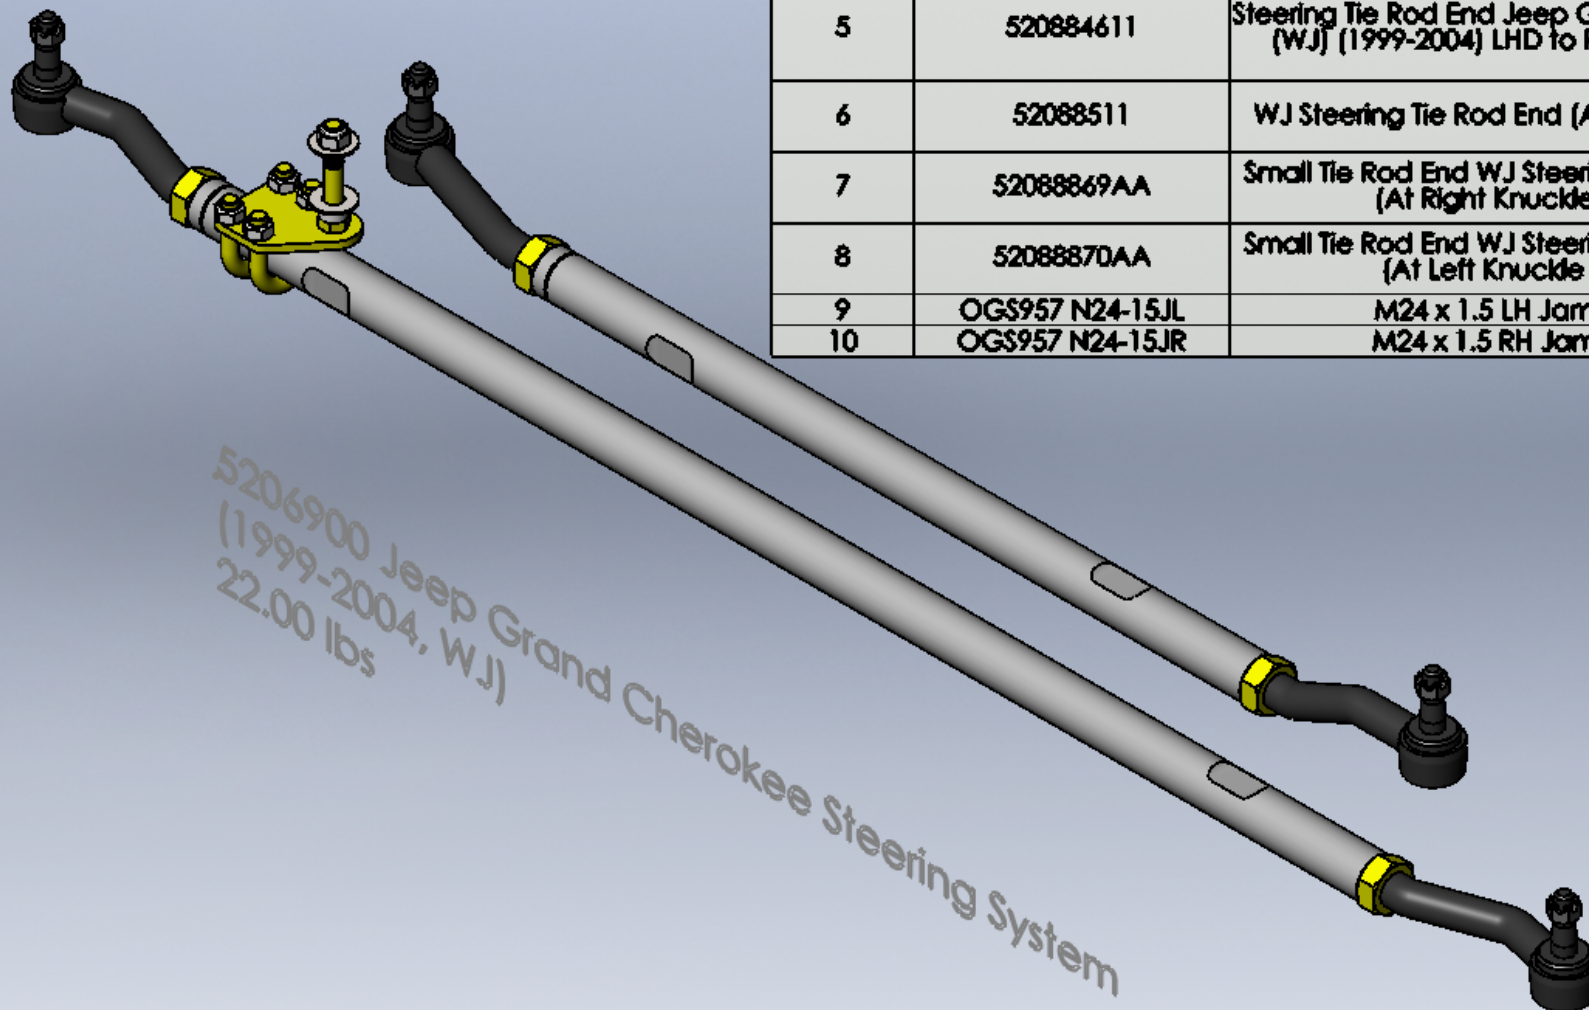

ITEM NO.	PART NUMBER	DESCRIPTION	QTY.
1	0.5-20 Hex Slotted Nut	0.5-20 Hex Slotted Nut	4
2	5200940	Tie Rod Steering Stabilizer Mount	1
3	5206911	Jeep Grand Cherokee Drag Link Bar (1999-2004, WJ)	1
4	5206921	Jeep Grand Cherokee Tie Rod Link Bar (1999-2004, WJ)	1
5	520884611	Steering Tie Rod End Jeep Grand Cherokee (WJ) (1999-2004) LHD to Right Knuckle	1
6	52088511	WJ Steering Tie Rod End (At Pitman Arm)	1
7	52088869AA	Small Tie Rod End WJ Steering Tie Rod End (At Right Knuckle LHT)	1
8	52088870AA	Small Tie Rod End WJ Steering Tie Rod End (At Left Knuckle RHT)	1
9	OGS957 N24-15JL	M24 x 1.5 LH Jam Nut	2
10	OGS957 N24-15JR	M24 x 1.5 RH Jam Nut	2

5206900 Jeep Grand Cherokee Steering System  
 (1999-2004, WJ)  
 22.00 lbs