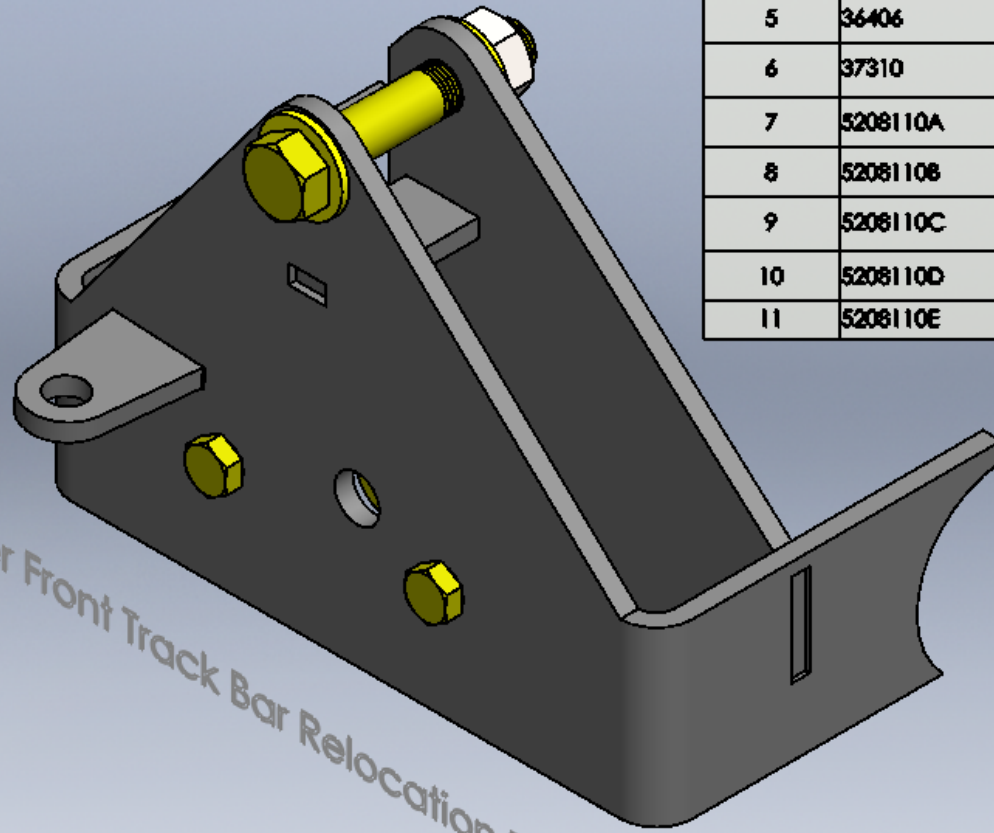

ITEM NO.	PART NUMBER	DESCRIPTION	QTY.
1	15107	3/8"-16 x 1-1/4" Grade 8 Yellow Zinc Finish Hex Cap Screw	3
2	18947	9/16"-18 x 3" Yellow Zinc Finish SAE J429 Grade 8 Hex Cap Screw	1
3	33818	9/16" Yellow Zinc Finish SAE Thru-Hardened Flat Washer	2
4	33893	3/8" Yellow Zinc Finish High Alloy Medium Split Lock Washer	3
5	36406	3/8"-16 Yellow Zinc Finish Grade 8 Finished Hex Nut	3
6	37310	9/16"-18 Zinc Finish Grade C Top Lock Nut	1
7	5208110A	JK Front Trackbar Relocation Bracket Front	1
8	5208110B	JK Front Trackbar Relocation Bracket Rear	1
9	5208110C	JK Front Trackbar Relocation Bracket Spacer	1
10	5208110D	JK Front Trackbar Relocation Bracket Stabilizer Mount	1
11	5208110E	JK Track Bar Bracket Spacer	1

5208110 Jeep Wrangler Front Track Bar Relocation Bracket  
 (2007-2018, JK)  
 6.23 lbs