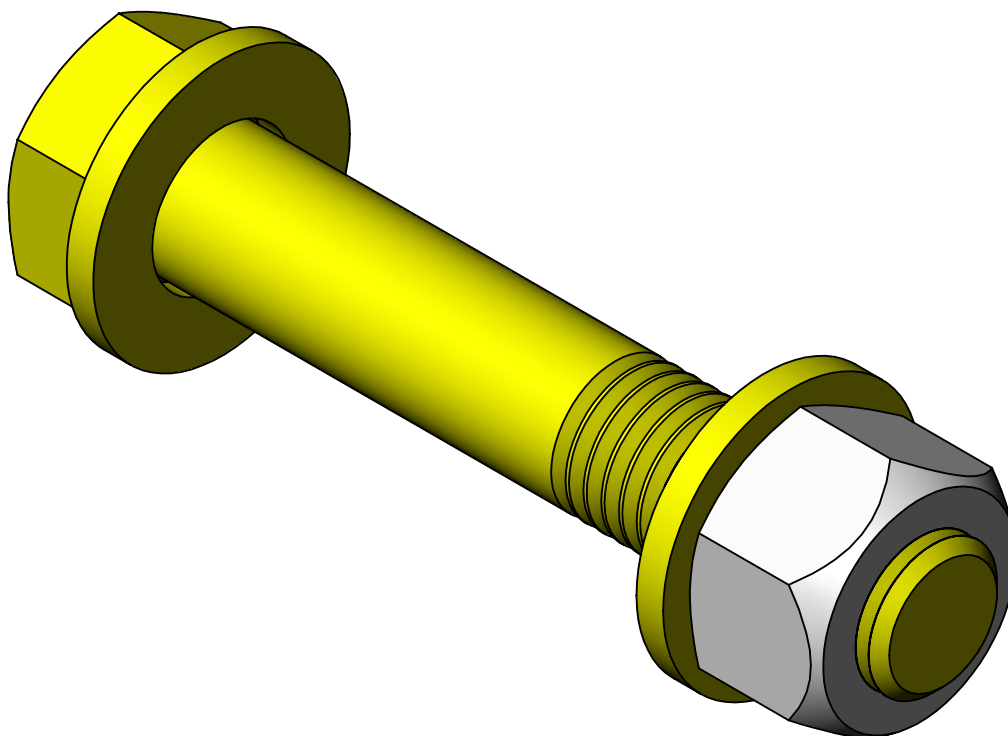

**CLAYTON OFF ROAD
COR-1100113
M12-1.75 X 70mm BOLT KIT (1999-2004, WJ)**

M12-1.75 x 70mm Class 10.9 Bolt Torque to 93 FT-LBS