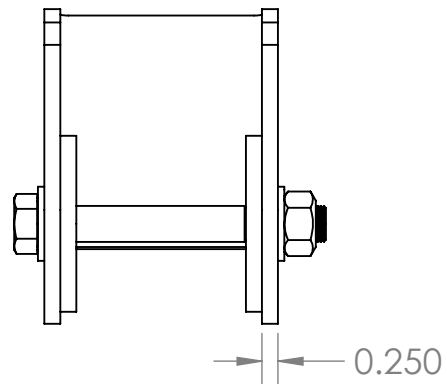

Cut off mark for upper hole use.

TITLE:

Jeep Grand Cherokee HD Front  
Lower Control Arm Brackets  
(1999-2004 WJ)

SIZE  
**A**

DWG. NO.  
1106030

REV  
A

SCALE: 1:3

WEIGHT: