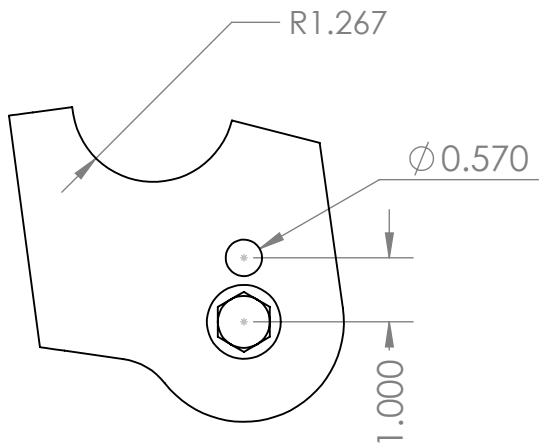

Cut off mark for upper hole use.

TITLE:

Jeep Grand Cherokee HD Front  
Lower Control Arm Brackets  
(1999-2004 WJ)

SIZE  
**A**

DWG. NO.  
1106030

REV  
A

SCALE: 1:3

WEIGHT: