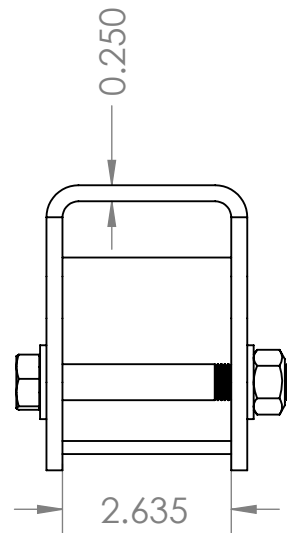

Cut line for high clearance hole

TITLE:

Jeep Wrangler Front Lower Control Arm Brackets (2007-2017, JK)

SIZE
A

DWG. NO.
1108100

REV
A

SCALE: 1:3

WEIGHT: