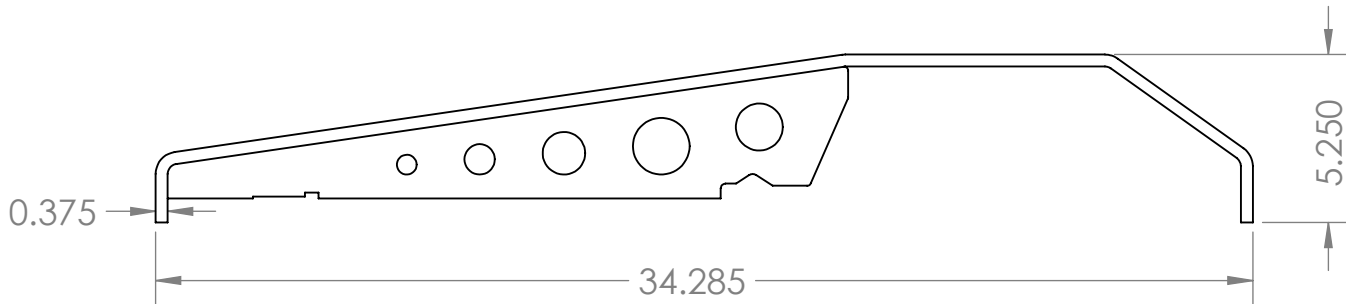

3 Link Mount Location

TITLE:

Jeep Wrangler Dana 44 Truss
(2007-2018, JK)

SIZE
A

DWG. NO.
1108102

REV
A

SCALE: 1:6

WEIGHT: