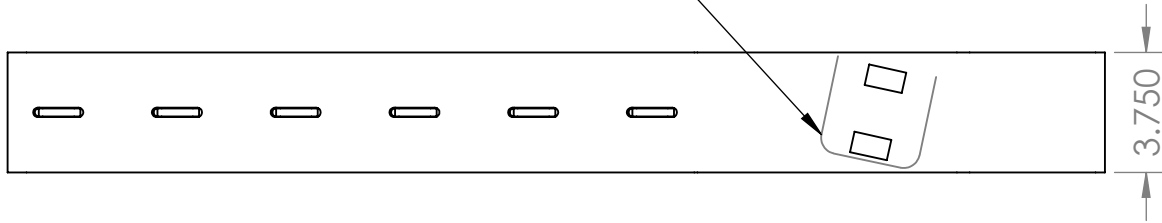

3 Link Mount Location

TITLE:

Jeep Wrangler Dana 44 Truss
(2007-2018, JK)

SIZE
A

DWG. NO.
1108102

REV
A

SCALE: 1:6

WEIGHT: