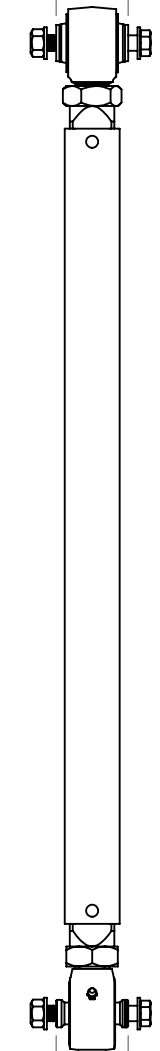

2.625

2.625

Min 35-3/8"  
Max 38"

Ø 0.563

30.638

TITLE:

Jeep Pro Series Long  
Front Lower Control Arms  
1984-2006, TJ/LJ/XJ/ZJ

SIZE  
**A**

DWG. NO.  
1900301

REV  
**A**

SCALE: 1:7

WEIGHT:

SHEET 1 OF 1