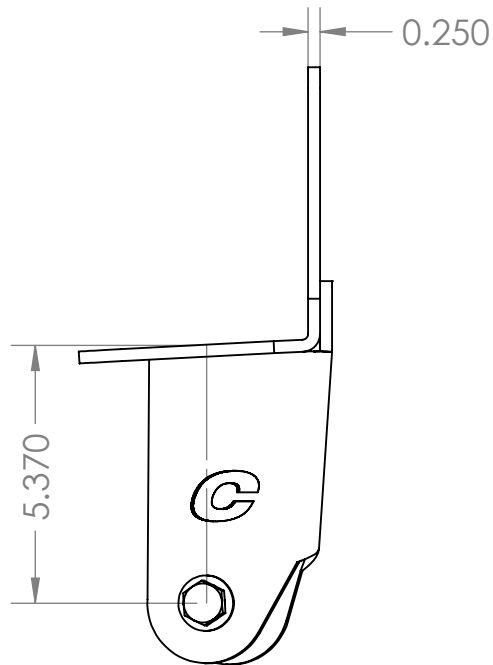

2.635

9/16"-18 x 4"

TITLE:		
XJ/ZJ Track Bar Bracket		
SIZE	DWG. NO.	REV
<b>A</b>	4500400	A
SCALE: 1:4	WEIGHT:	SHEET 1 OF 1