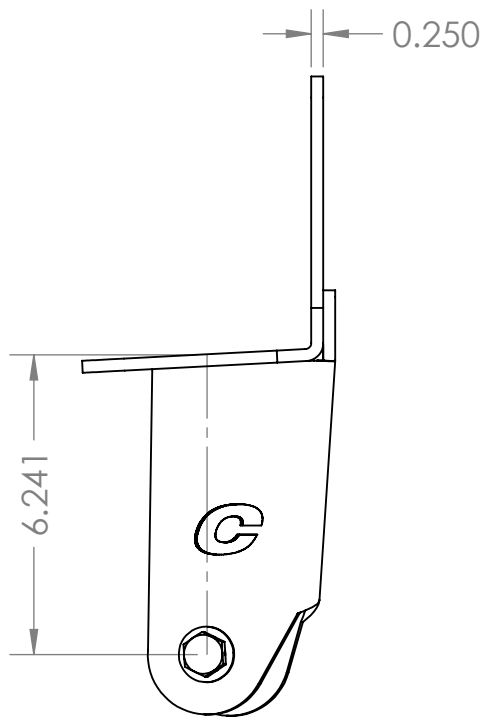

2.635

9/16"-18 x 4"

6.241

0.250

TITLE: XJ/ZJ Drop Track Bar Bracket		
SIZE A	DWG. NO. 4500410	REV A
SCALE: 1:4	WEIGHT:	SHEET 1 OF 1