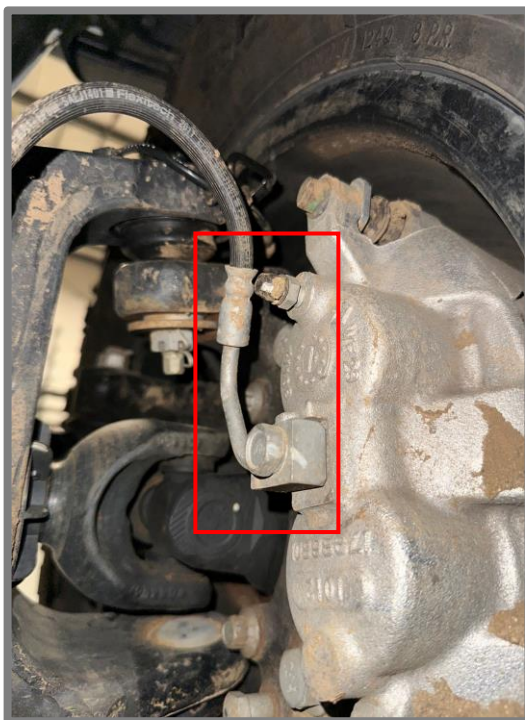

Attention!

Verify that you have the proper brake line kit for your vehicle.

1309100 should only be installed on vehicles with the OEM HD double-piston brake caliper (pictured left)
1309101 should only be installed on vehicles with the OEM Standard single-piston brake caliper (pictured right)

NOTE: Identify which front brake kit you need by comparing your OEM front brake fitting to the photos below

HD double-piston brake caliper