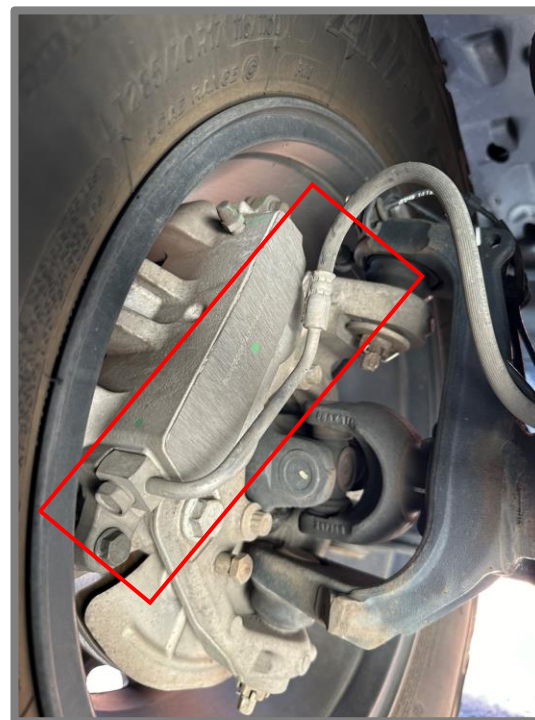

Standard single-piston brake caliper